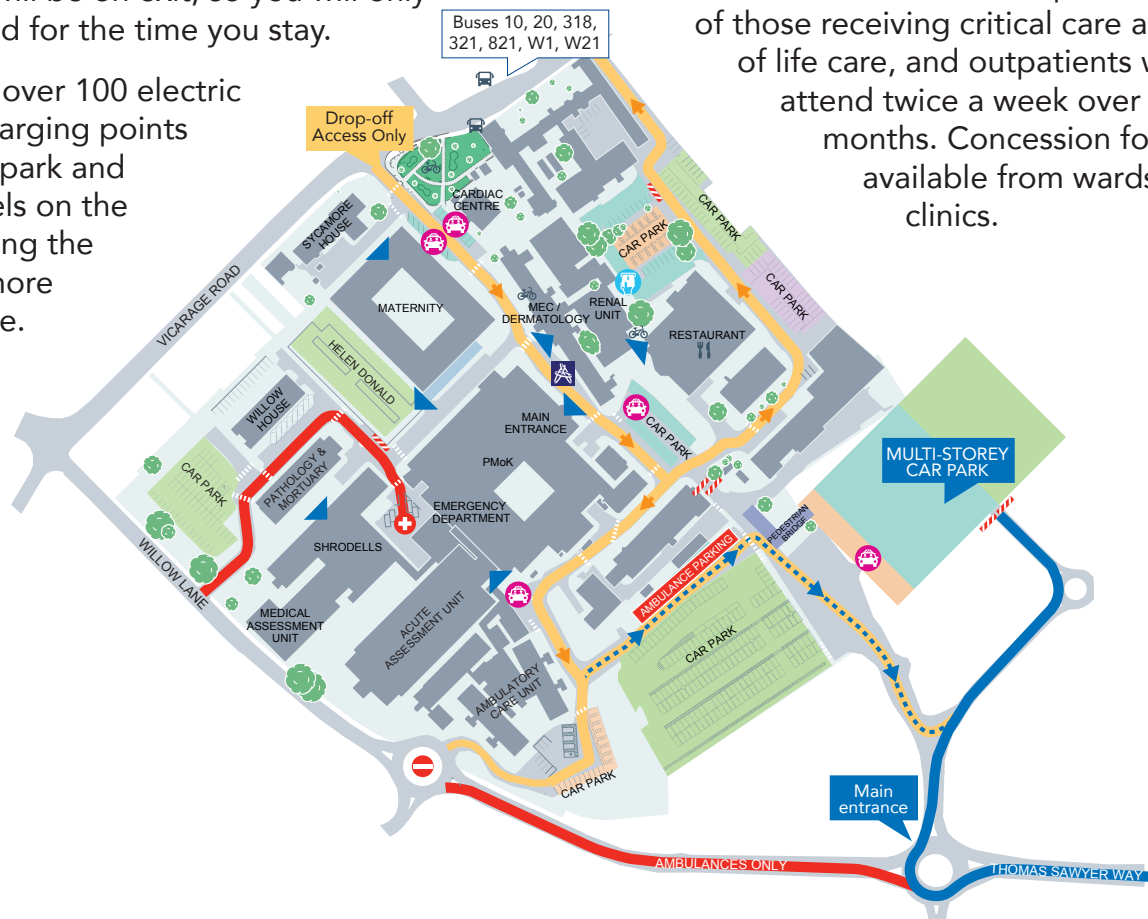

New Multi-Storey Car Park

A new car park for Watford General Hospital

Parking at Watford General Hospital is changing from April 2022.

All access to the new car park should be from Thomas Sawyer Way.

The new multi-storey car park offers a modern, high quality car park for patients, visitors and staff.

The car park is connected to the hospital by a pedestrian bridge from level 2. After parking it will no longer be necessary to walk up the steepest part of the hill.

Payment will be on exit, so you will only be charged for the time you stay.

There are over 100 electric vehicle charging points in the car park and solar panels on the roof, making the hospital more sustainable.

Car Park Charges and Information

- There are seven levels of parking connected by three fast lifts
- Drop-off area on the ground floor next to the pedestrian access
- EV charging on all floors
- Free parking for first 30 minutes to enable pick-up and drop-off, with short stay spaces on ground floor
- Payment should be made before leaving, payment machines are on level 0 and 2
- At least 10 disabled spaces on each of floors 0 – 6, located near to the lifts

Key

- | | |
|---|-----------------------|
| Patient parking | Drop-off access route |
| Staff parking | Drop-off zone |
| Disabled parking | Arriva Click Stop |
| Contractor parking | Payment machine |
| ANPR barrier system | Ambulance drop-off |
| Ambulance only road | Building entrance |
| Main traffic route to car parking | Bus stop |
| Drop-off route to multi-storey car park | Bicycle parking |